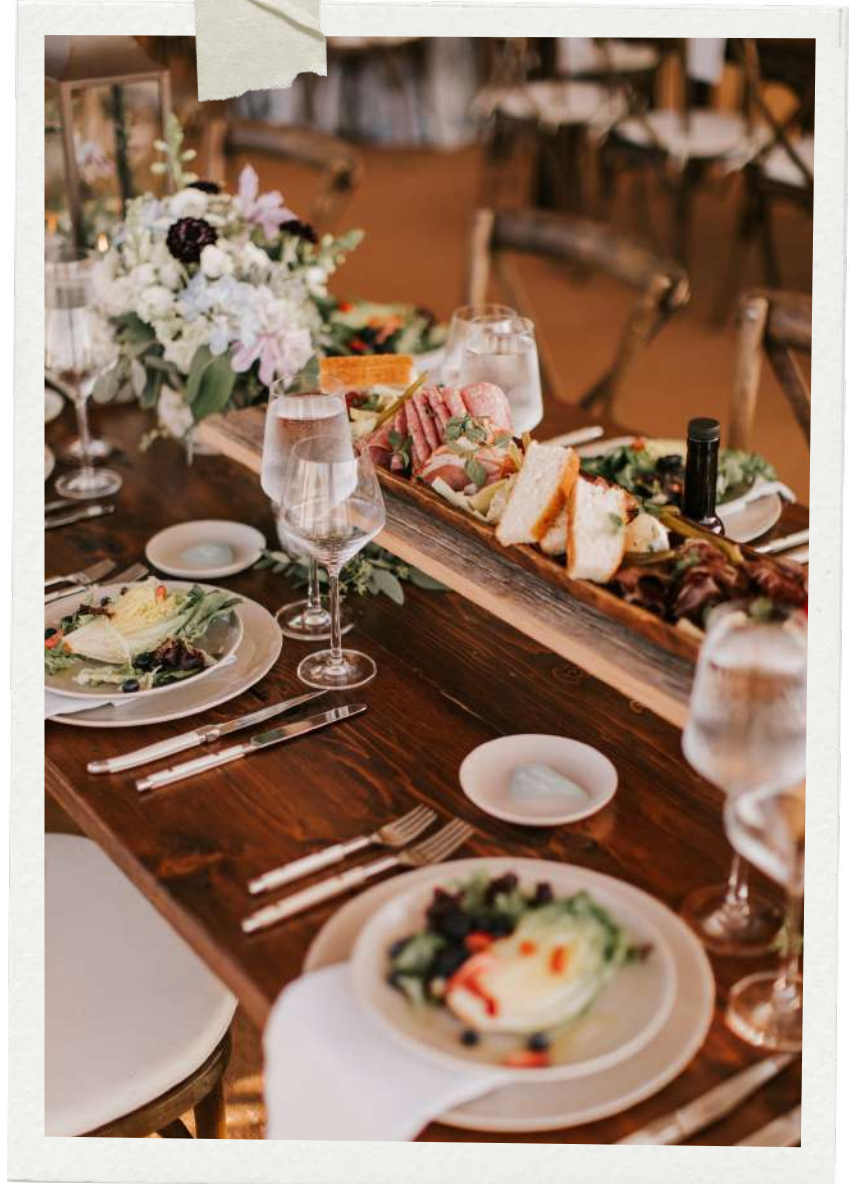

TUNA TARTARE

WATERMELON GAZPACHO

Family-style Dinner

JAMIE MERCUIO PHOTOGRAPHY

JAMIE MERCUIO PHOTOGRAPHY

Fairytale Ending...

Great Cranberry Island Vendors

CATERING & BEVERAGE