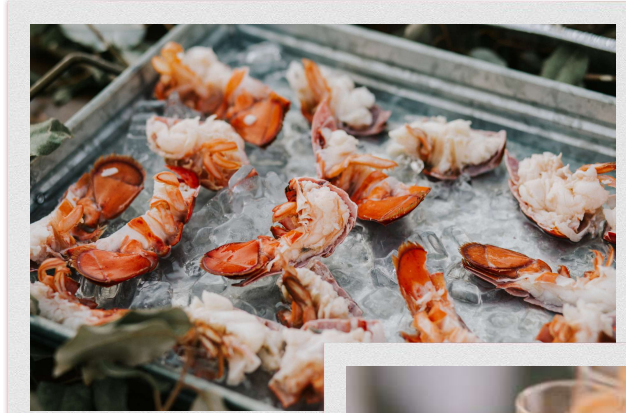

CHARCUTERIE BOARD

Family-Style Dinner

FARMER'S MARKET GREEN SALAD
SWEET CORN & LOCAL TOMATO CAPRESE
ROASTED WILD SALMON
GAUCHO GRILLED STEAK
KALE & FARRO SALAD

Late-Night Snacks

MINI MAC & CHEESE
BELGIAN FRIES
SUMMER FLATBREAD PIZZA STATION

Beverages

OPEN BEER & WINE PACKAGE
COFFEE & TEA

Pre-ceremony - Drinks & Snack Cart

Anatomy of a Snack Cart

HERBED POPCORN

MARCONA ALMONDS

DUCK JERKY

Cocktail Hour - Raw Bar & Passed Apps

TUNA TARTARE

WATERMELON GAZPACHO

Family-style Dinner

JAMIE MERCUIO PHOTOGRAPHY

JAMIE MERCUIO PHOTOGRAPHY

Fairytale Ending...

Great Cranberry Island Vendors

CATERING & BEVERAGE