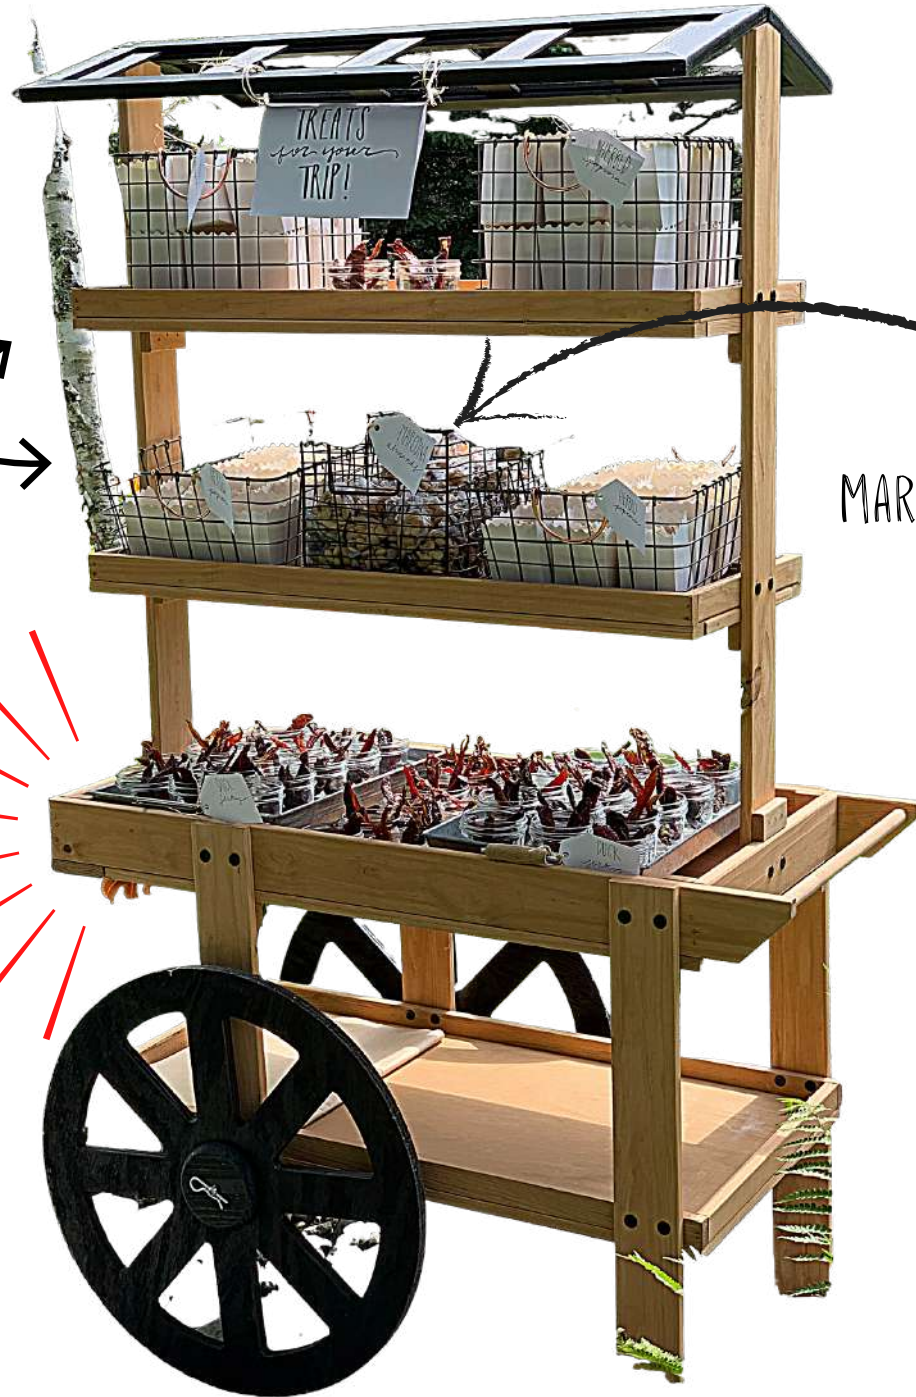

CHARCUTERIE BOARD

Family-Style Dinner

FARMER'S MARKET GREEN SALAD
SWEET CORN & LOCAL TOMATO CAPRESE
ROASTED WILD SALMON
GAUCHO GRILLED STEAK
KALE & FARRO SALAD

Late-Night Snacks

MINI MAC & CHEESE
BELGIAN FRIES
SUMMER FLATBREAD PIZZA STATION

Beverages

OPEN BEER & WINE PACKAGE
COFFEE & TEA

Pre-ceremony - Drinks & Snack Cart

Anatomy of a Snack Cart

HERBED POPCORN

MARCONA ALMONDS

DUCK JERKY

Cocktail Hour - Raw Bar & Passed Apps

TUNA TARTARE

WATERMELON GAZPACHO

Family-style Dinner

JAMIE MERCUIO PHOTOGRAPHY

JAMIE MERCUIO PHOTOGRAPHY

Fairytale Ending...

Great Cranberry Island Vendors

CATERING & BEVERAGE

Bar Harbor Catering Company

PLANNING & EVENT DESIGN

La Maison Fête

FLORALS

Chickadee Farm

PHOTOGRAPHY

Jamie Mercuio Photography

LIGHTING