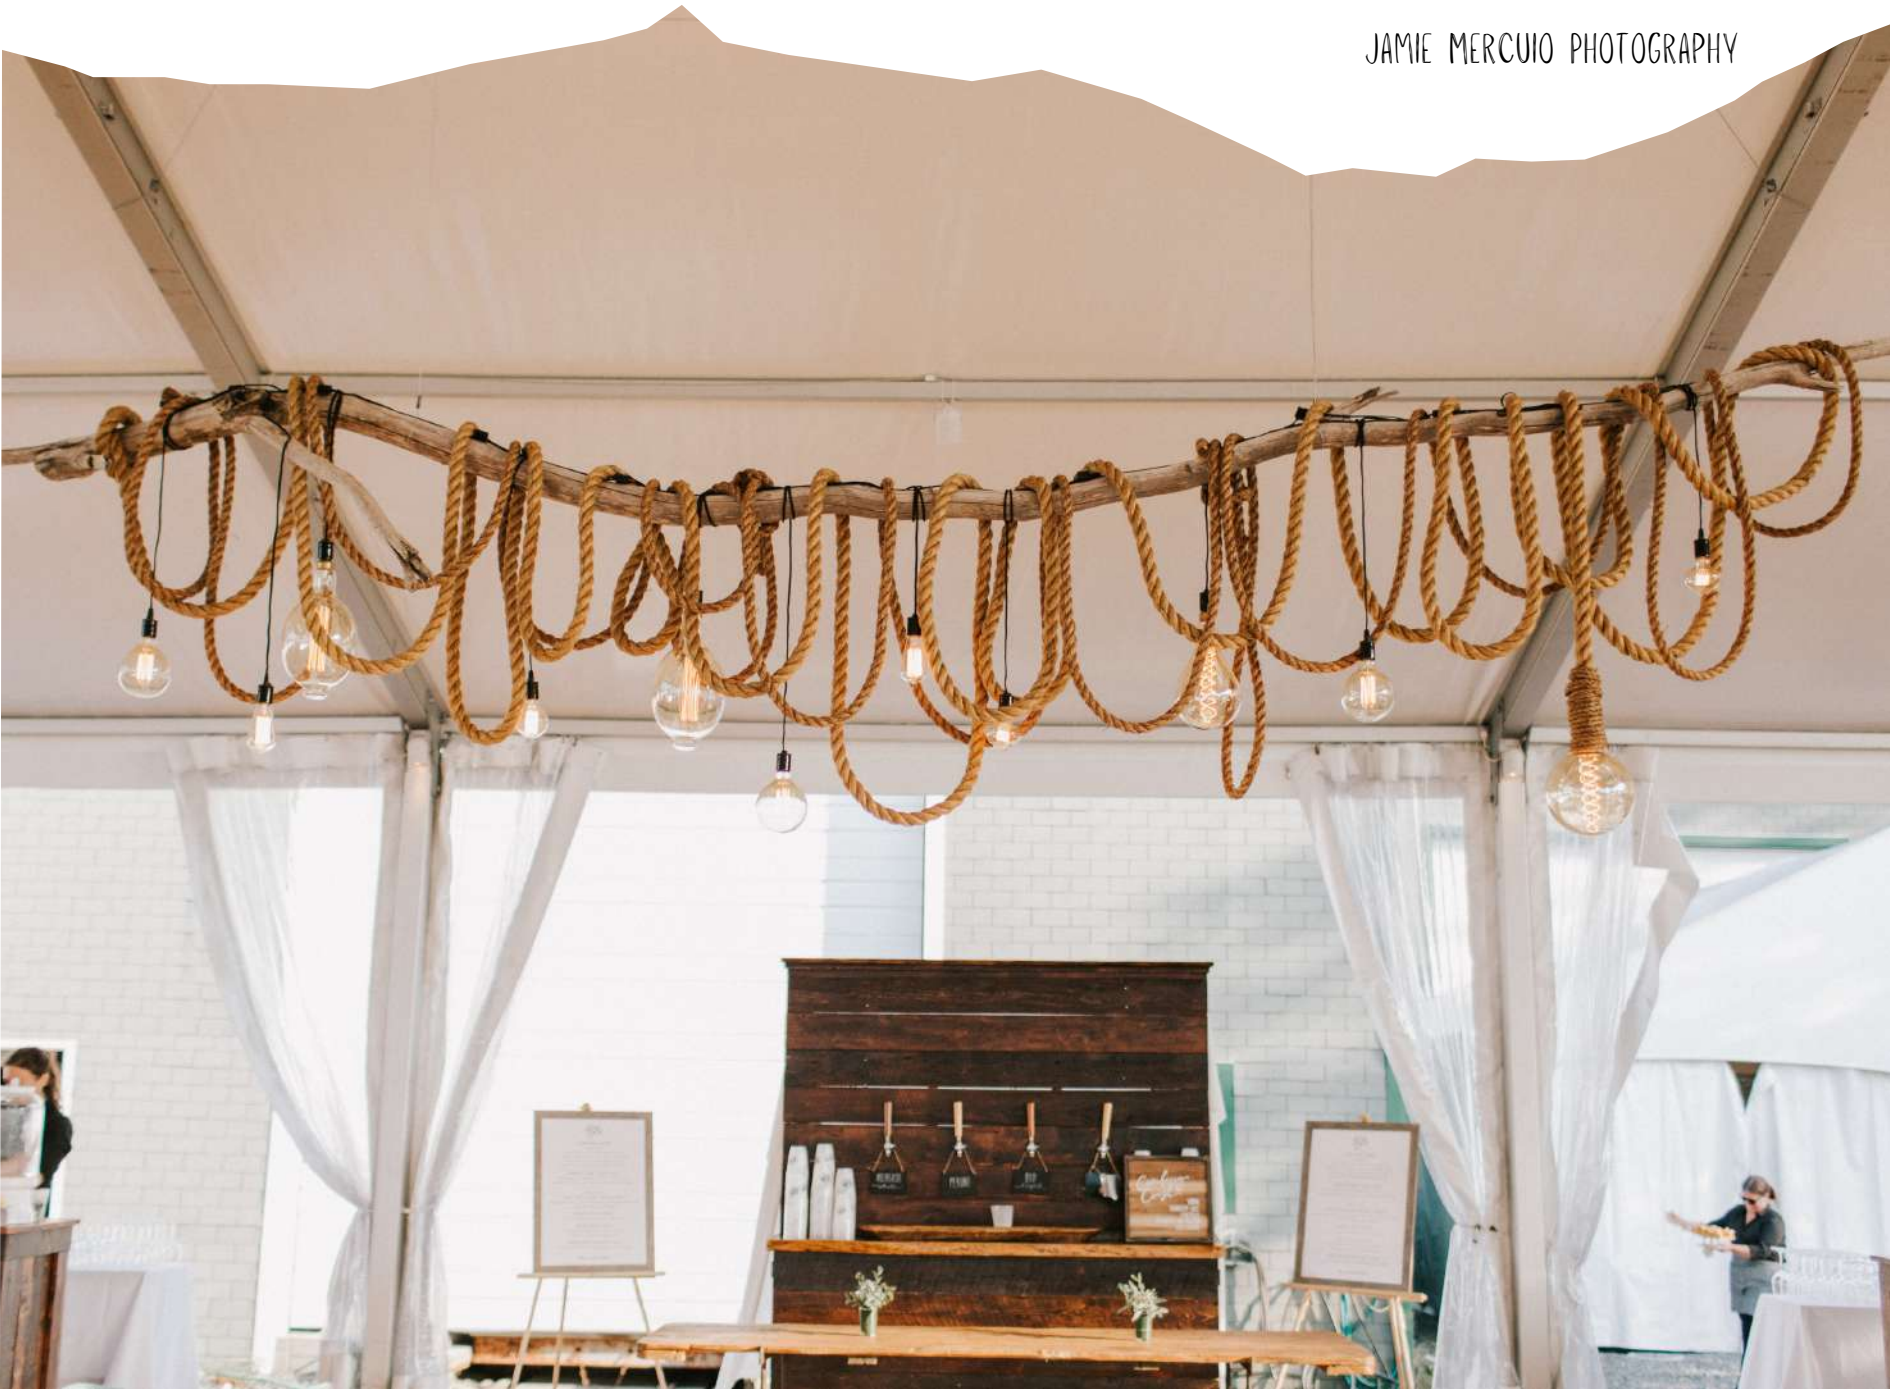

TUNA TARTARE

WATERMELON GAZPACHO

Family-style Dinner

JAMIE MERCUIO PHOTOGRAPHY

JAMIE MERCUIO PHOTOGRAPHY

Fairytale Ending...

Great Cranberry Island Vendors

CATERING & BEVERAGE